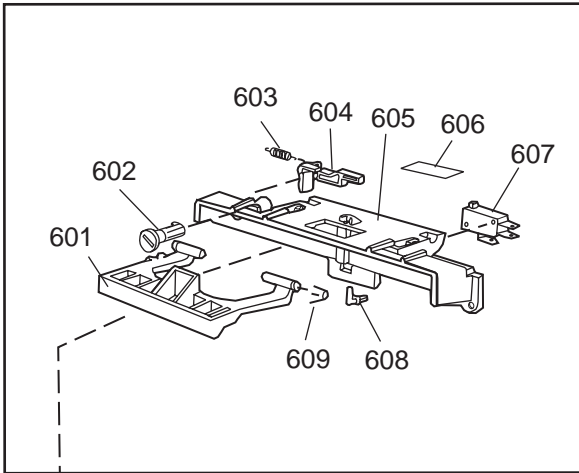

Datum
2003-03-24
Date

PANEL

CONTROL PANEL AND RELATED PARTS

Control panel and related parts

ASKO, 1595 US - White Bi (DW954)

Pos	Spare part No.	Description	Qty	Comment
601	8057541-0	Door Handle White 05/06 DW	1 Pcs	
602	8057545	Rotary catch, child safety '	1 Pcs	
603	8057546	SPRING, SafetyCatch 05/06 DW	1 Pcs	
604	8057544	Arm, SafetyCatch 05/06 DW	1 Pcs	
605	8057539	Bracket 4 Switch/Handle 05/0	1 Pcs	
605-a	8902085	Screw 20T for Plastic	2 Pcs	
606	8071098	Cover for Micro Switch	1 Pcs	
607	8055473	Door Switch - DW 05/06	1 Pcs	
608	8057542	Actuator, Doorswitch 05/06 D	1 Pcs	
609	8007078	Spring 02 Handle, DW	1 Pcs	
612	8072468-0	Decor Insert	1 Pcs	
613	8057538-0	back for decor insert	1 Pcs	
614	8057538-0	back for decor insert	1 Pcs	
614	8071680-0	Front Panel Asko Compl.	1 Pcs	
621	8060076	Cover, protective 05	1 Pcs	
622	8801201	Board, DW 05/06 (Not FI/Cust	1 Pcs	
622-a	8902053	Screw	2 Pcs	
623	8059767	Thermistor 05/06 DW	1 Pcs	
624	8072563	Cable 1595	1 Pcs	
624	8059861	BASIC HARNESS DOOR DW95E	1 Pcs	
624	8059865	Basic Harness	1 Pcs	
625	8072512-0	Push Buttons	1 Pcs	
690	8073096	INSTR. GENERAL D/WASHER USA	1 Pcs