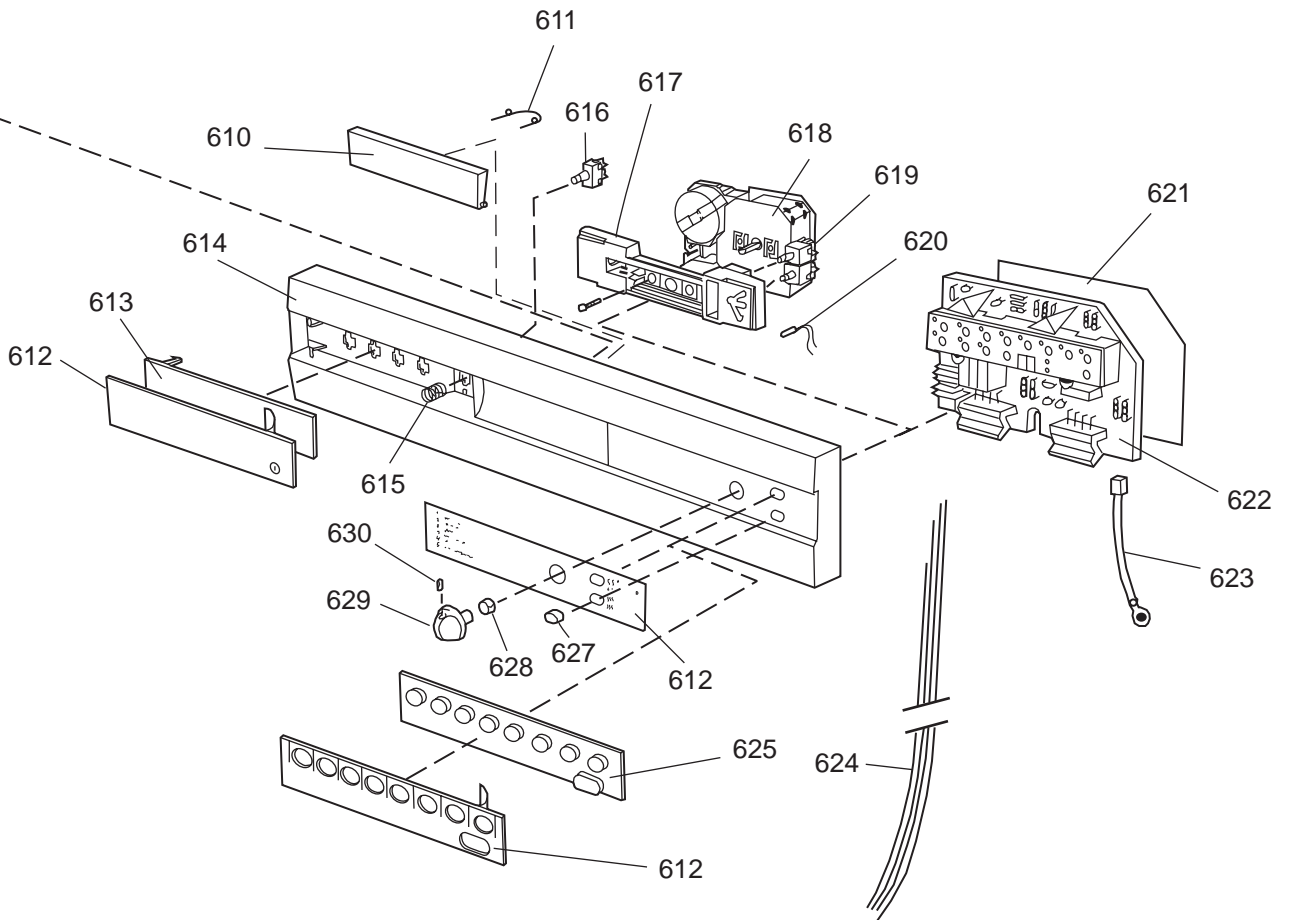

Datum
2003-03-24
Date

PANEL

CONTROL PANEL AND RELATED PARTS

Control panel and related parts

ASKO, 1595 US - White Bi (DW954)

Pos	Spare part No.	Description	Qty	Comment
601	8057541-0	Door Handle White 05/06 DW	1 Pcs	
602	8057545	Rotary catch, child safety '	1 Pcs	
603	8057546	SPRING, SafetyCatch 05/06 DW	1 Pcs	
604	8057544	Arm, SafetyCatch 05/06 DW	1 Pcs	
605	8057539	Bracket 4 Switch/Handle 05/0	1 Pcs	
605-a	8902085	Screw 20T for Plastic	2 Pcs	
606	8071098	Cover for Micro Switch	1 Pcs	
607	8055473	Door Switch - DW 05/06	1 Pcs	
608	8057542	Actuator, Doorswitch 05/06 D	1 Pcs	
609	8007078	Spring 02 Handle, DW	1 Pcs	
612	8072468-0	Decor Insert	1 Pcs	
613	8057538-0	back for decor insert	1 Pcs	
614	8057538-0	back for decor insert	1 Pcs	
614	8071680-0	Front Panel Asko Compl.	1 Pcs	
621	8060076	Cover, protective 05	1 Pcs	
622	8801201	Board, DW 05/06 (Not FI/Cust	1 Pcs	
622-a	8902053	Screw	2 Pcs	
623	8059767	Thermistor 05/06 DW	1 Pcs	
624	8072563	Cable 1595	1 Pcs	
624	8059861	BASIC HARNESS DOOR DW95E	1 Pcs	
624	8059865	Basic Harness	1 Pcs	
625	8072512-0	Push Buttons	1 Pcs	
690	8073096	INSTR. GENERAL D/WASHER USA	1 Pcs